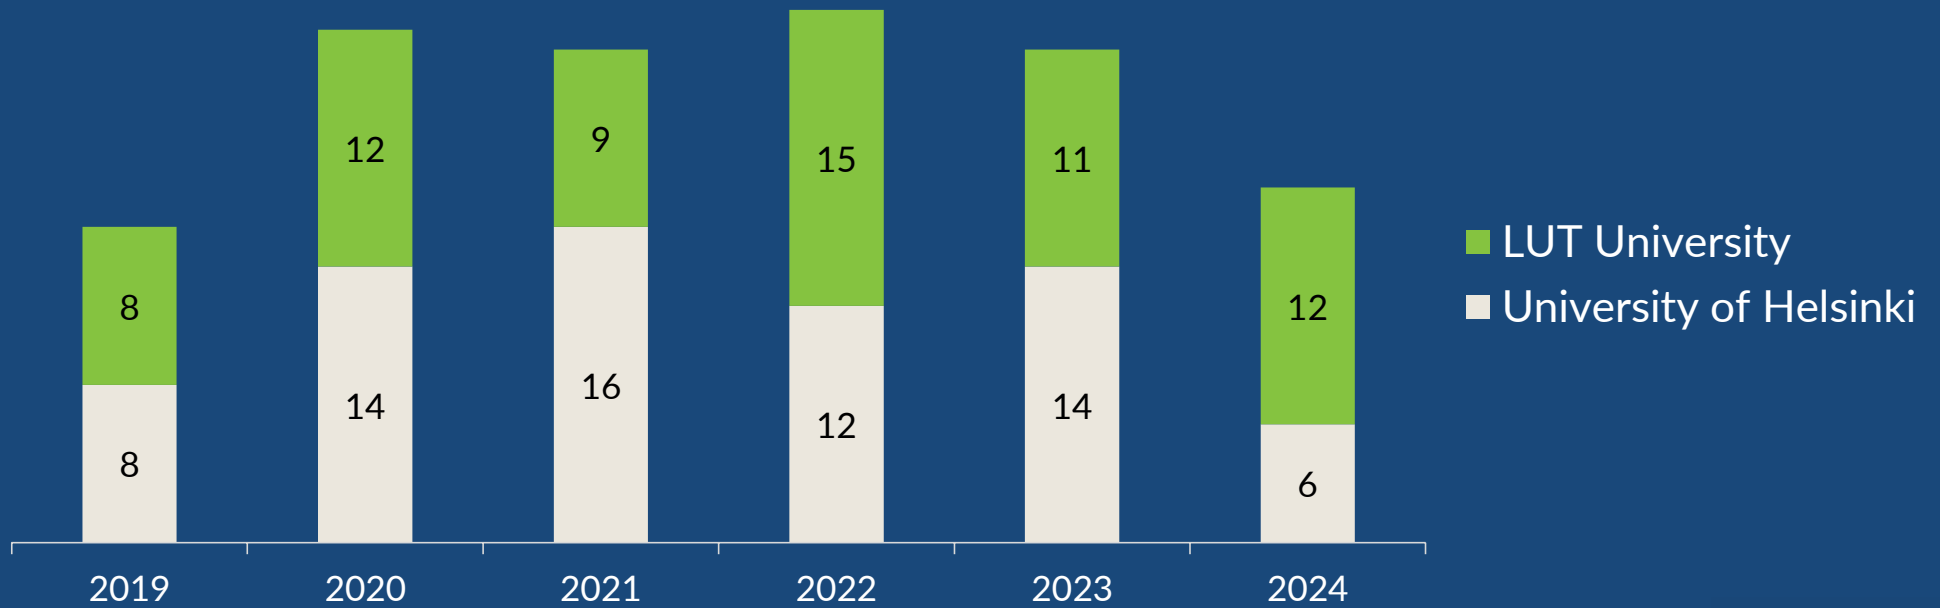

Respondents