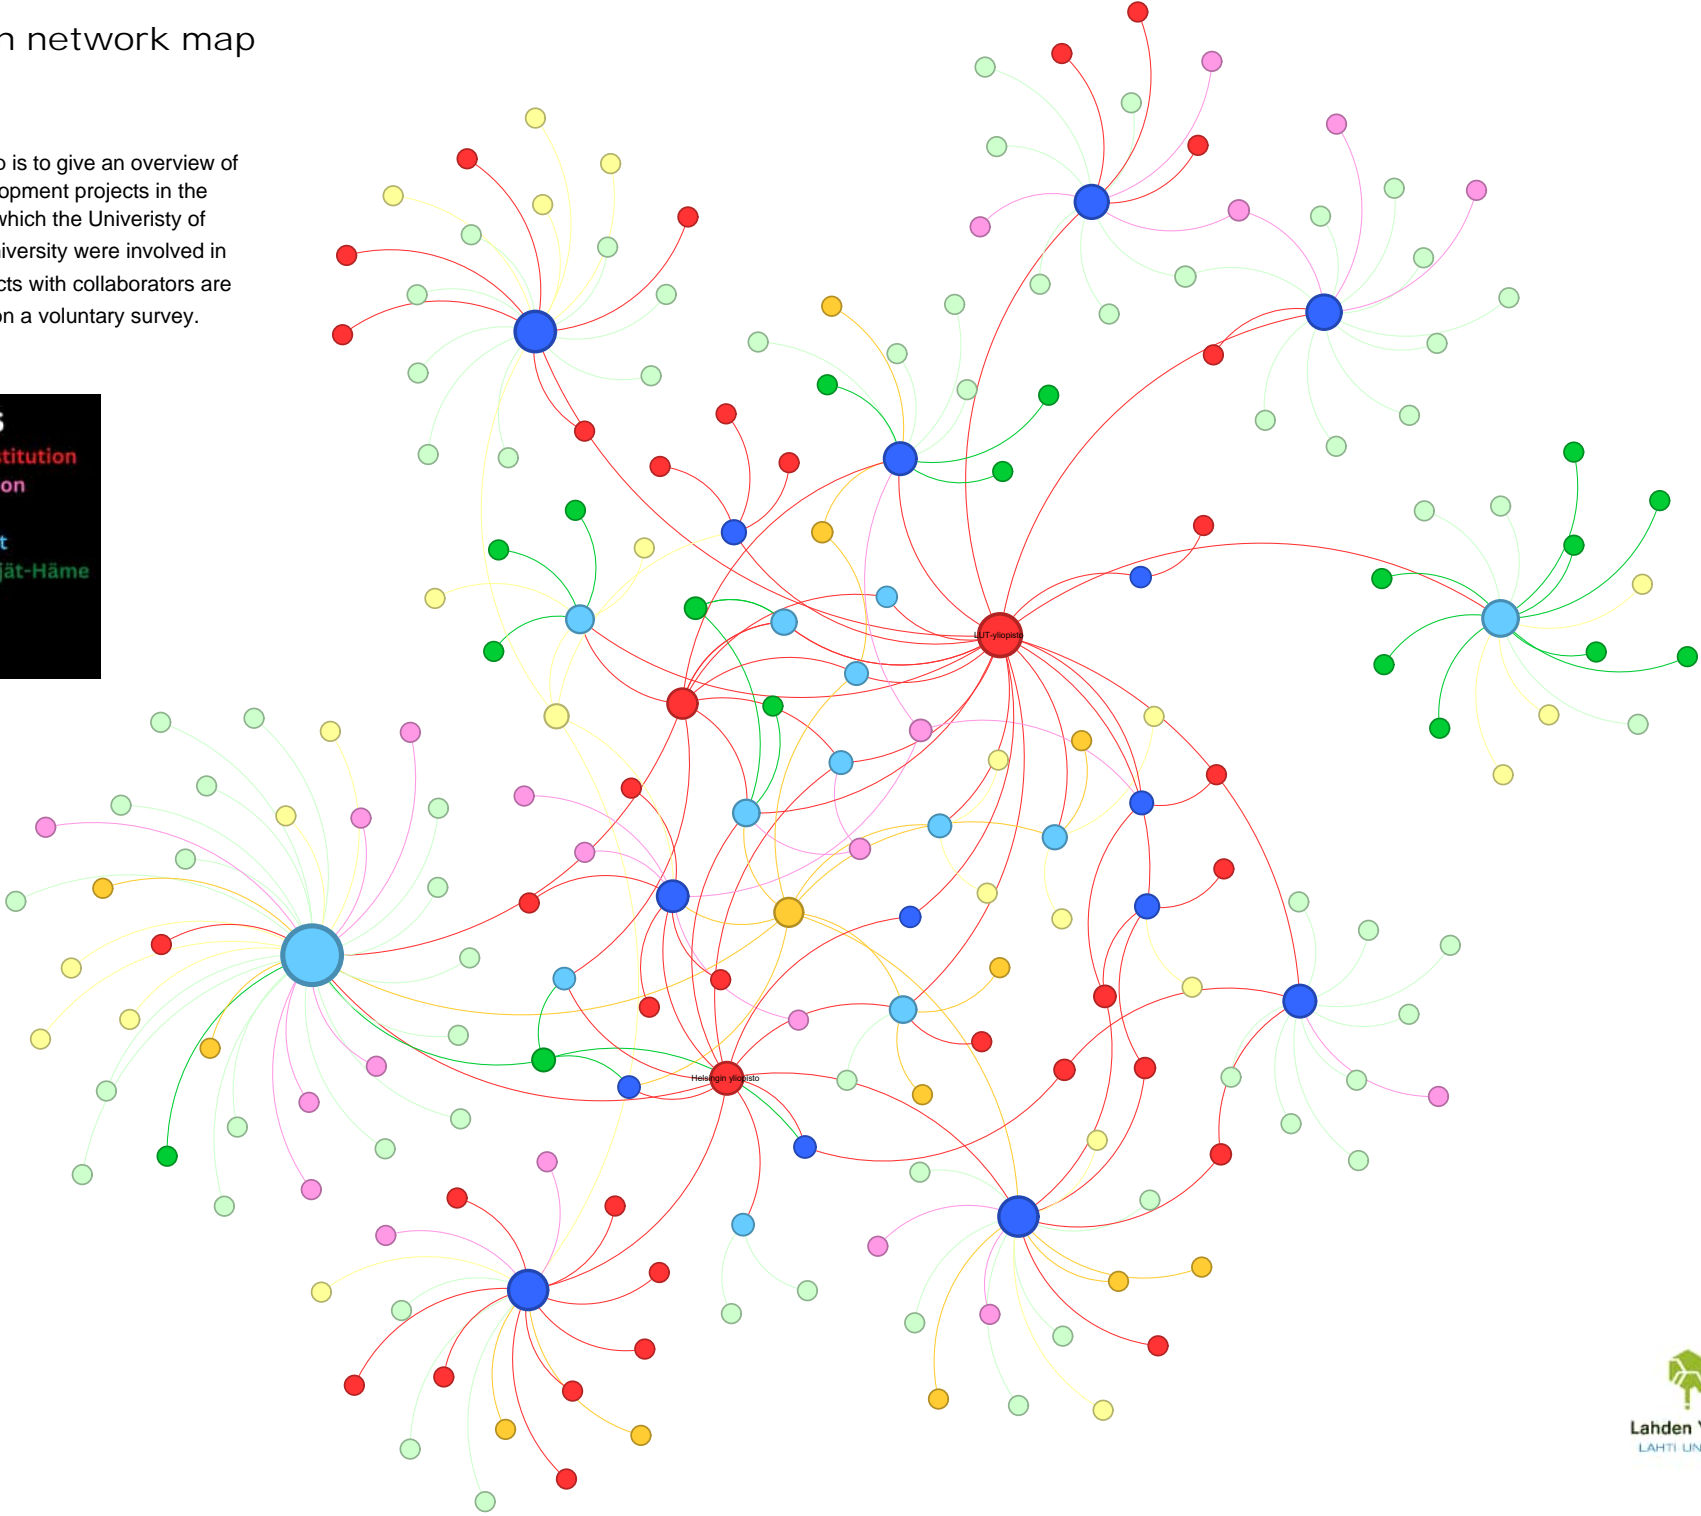

Collaboration network map 2024

The purpose of the map is to give an overview of the research and development projects in the Päijät-Häme region in which the University of Helsinki and/or LUT University were involved in 2024. Only those projects with collaborators are shown. Data is based on a voluntary survey.

Color codes

- Higher Education Institution
- Other RDI Organisation
- Research Project
- Development Project
- A Company from Päijät-Häme
- Other Company
- Municipality
- Other Organisation