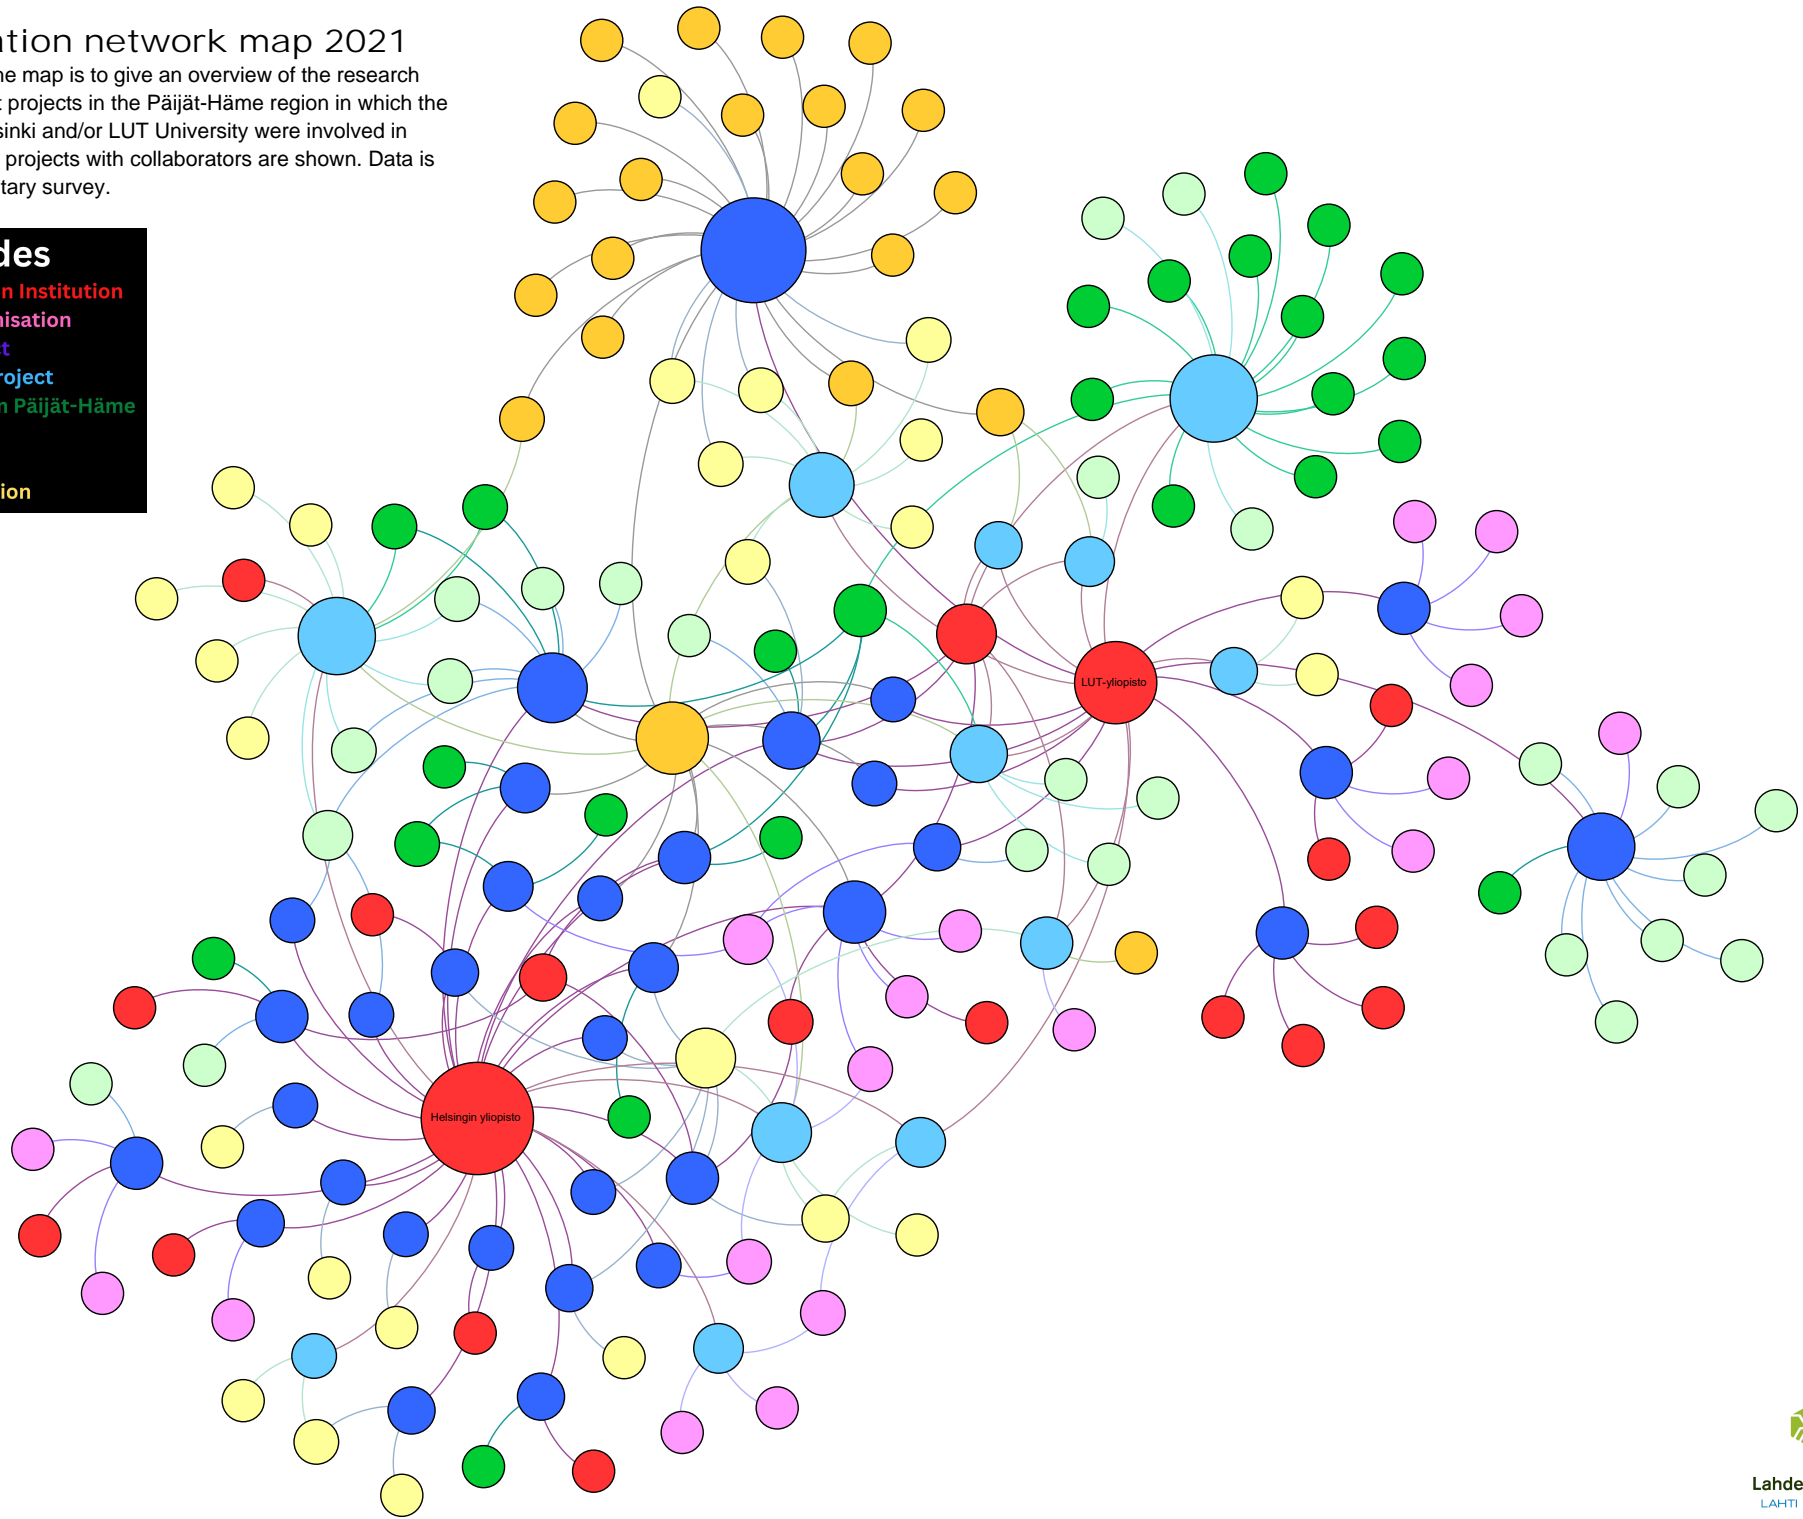

Collaboration network map 2021

The purpose of the map is to give an overview of the research and development projects in the Päijät-Häme region in which the University of Helsinki and/or LUT University were involved in 2021. Only those projects with collaborators are shown. Data is based on a voluntary survey.

Color codes

- Higher Education Institution
- Other RDI Organisation
- Research Project
- Development Project
- A Company from Päijät-Häme
- Other Company
- Municipality
- Other Organisation