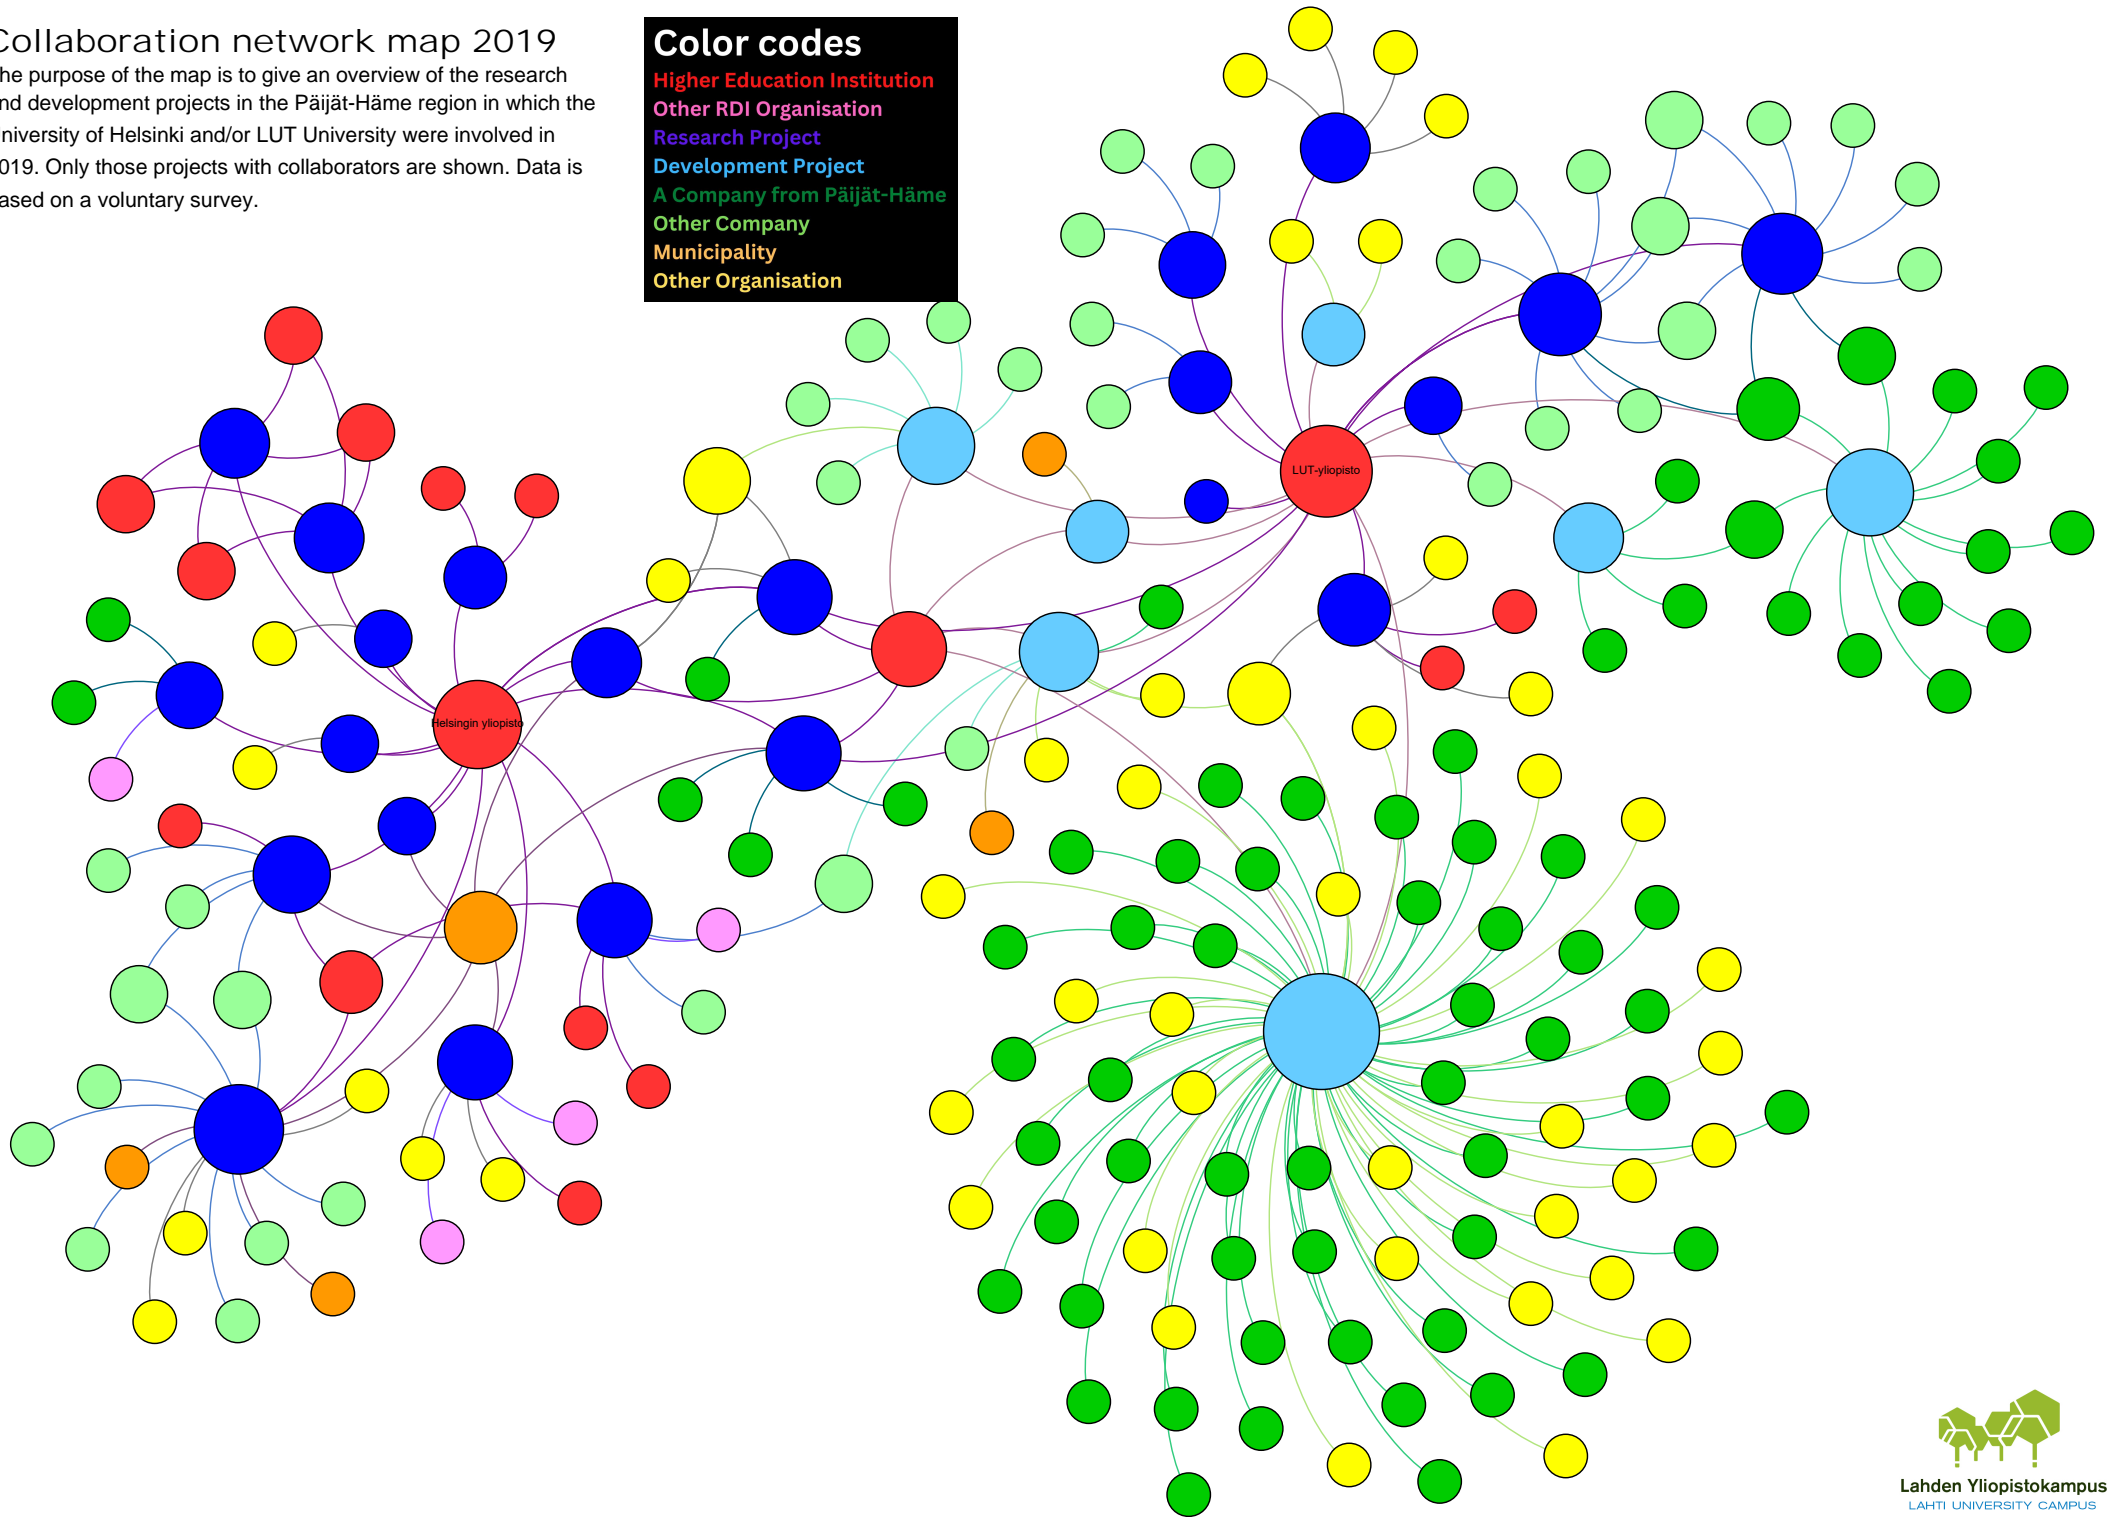

# Collaborators

# Collaboration network map 2019

The purpose of the map is to give an overview of the research and development projects in the Päijät-Häme region in which the University of Helsinki and/or LUT University were involved in 2019. Only those projects with collaborators are shown. Data is based on a voluntary survey.

# Collaboration network map 2020

The purpose of the map is to give an overview of the research and development projects in the Päijät-Häme region in which the University of Helsinki and/or LUT University were involved in 2020. Only those projects with collaborators are shown. Data is based on a voluntary survey.