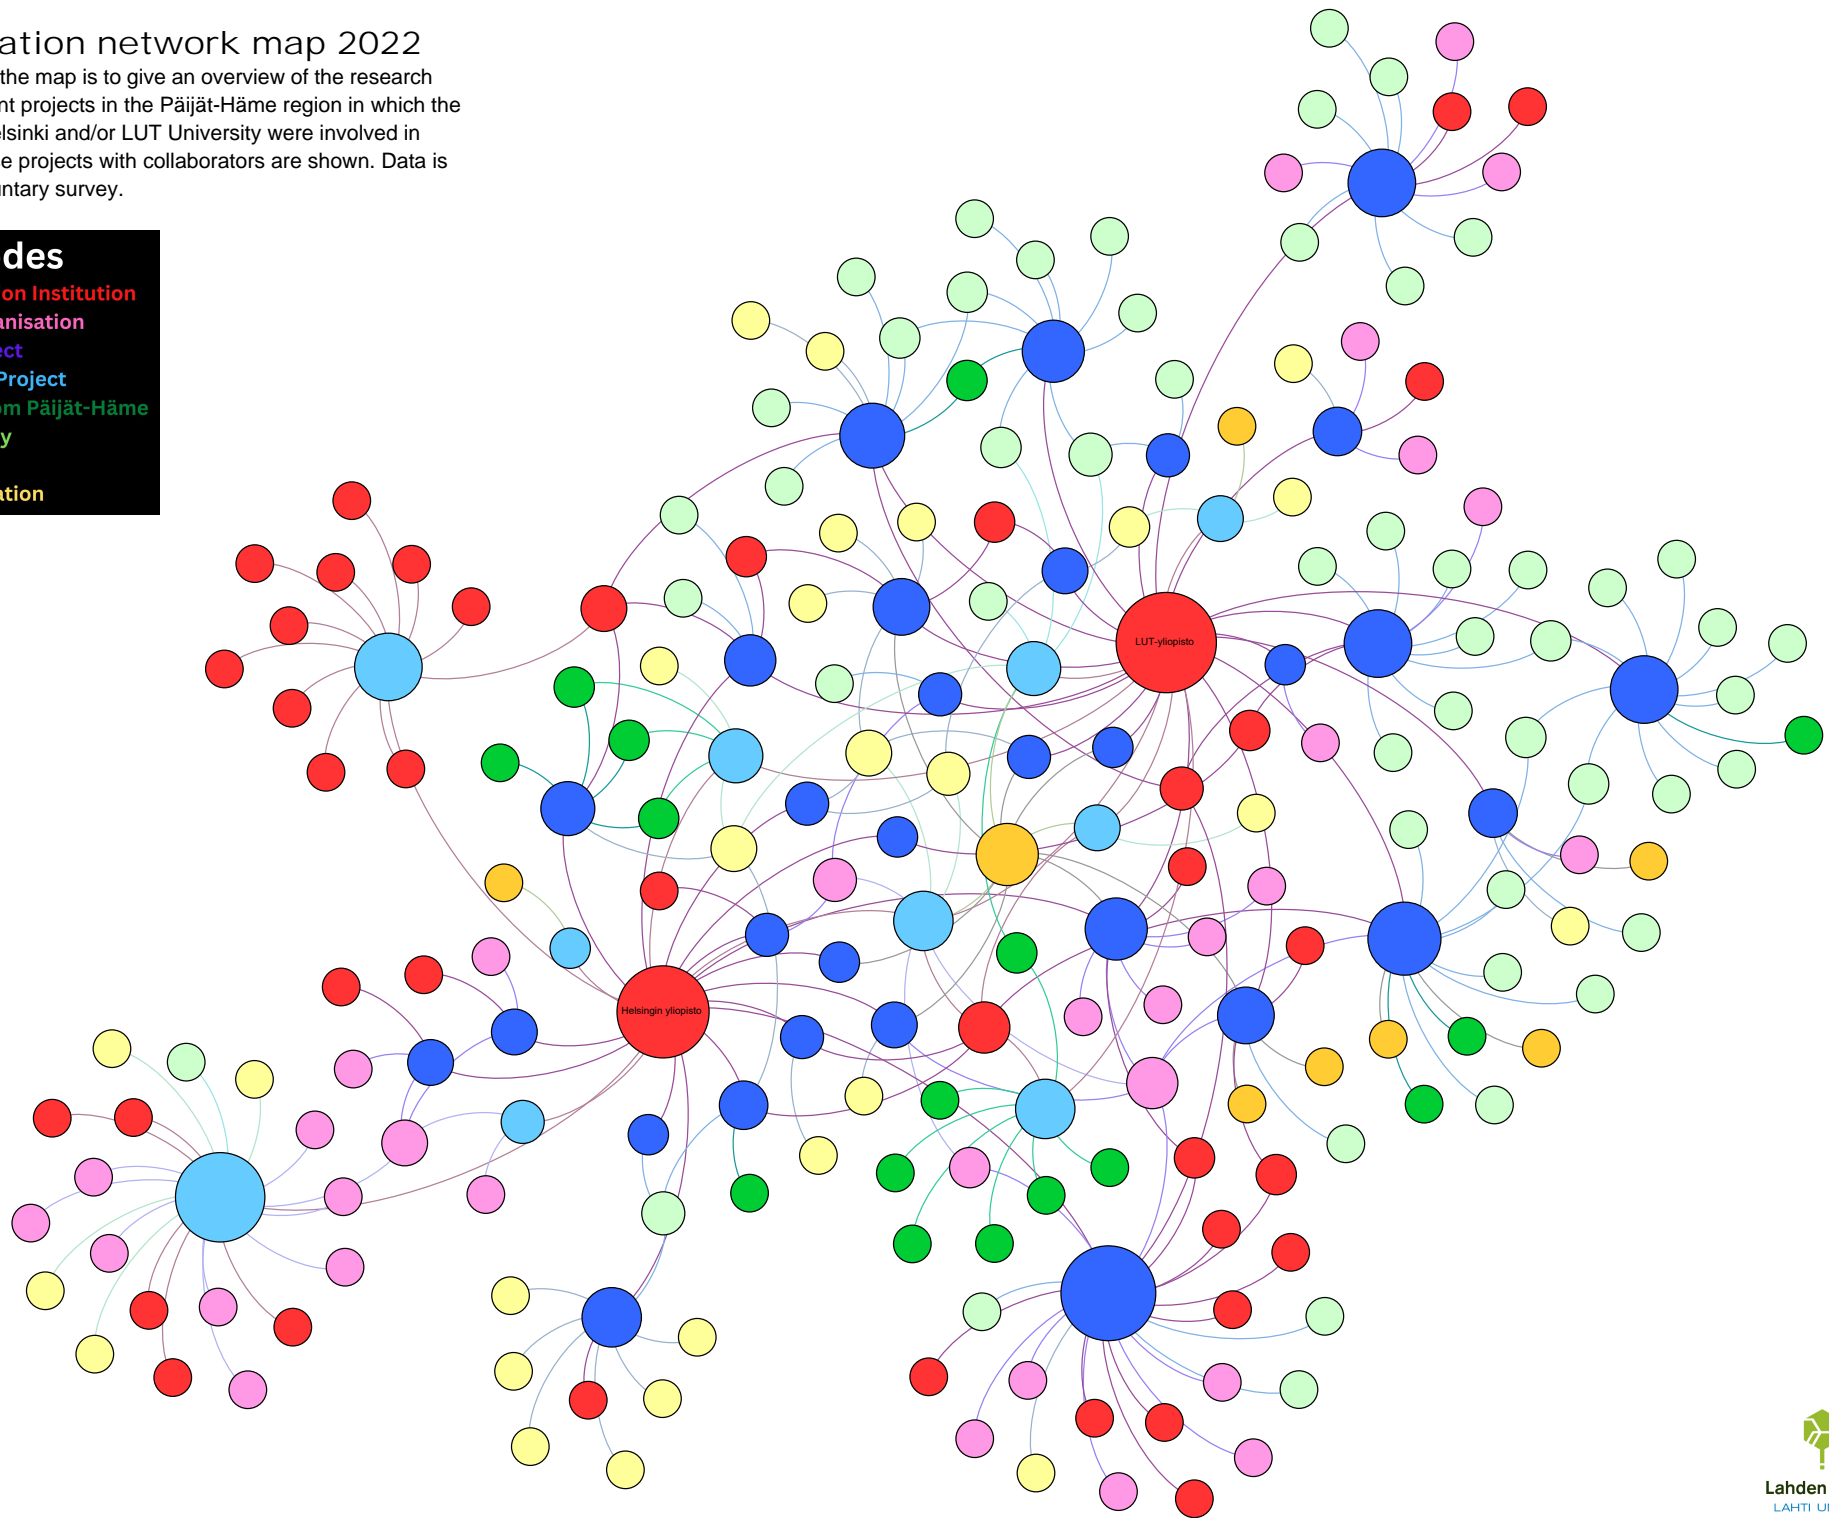

Collaboration network map 2022

The purpose of the map is to give an overview of the research and development projects in the Päijät-Häme region in which the University of Helsinki and/or LUT University were involved in 2022. Only those projects with collaborators are shown. Data is based on a voluntary survey.

Color codes

- Higher Education Institution
- Other RDI Organisation
- Research Project
- Development Project
- A Company from Päijät-Häme
- Other Company
- Municipality
- Other Organisation