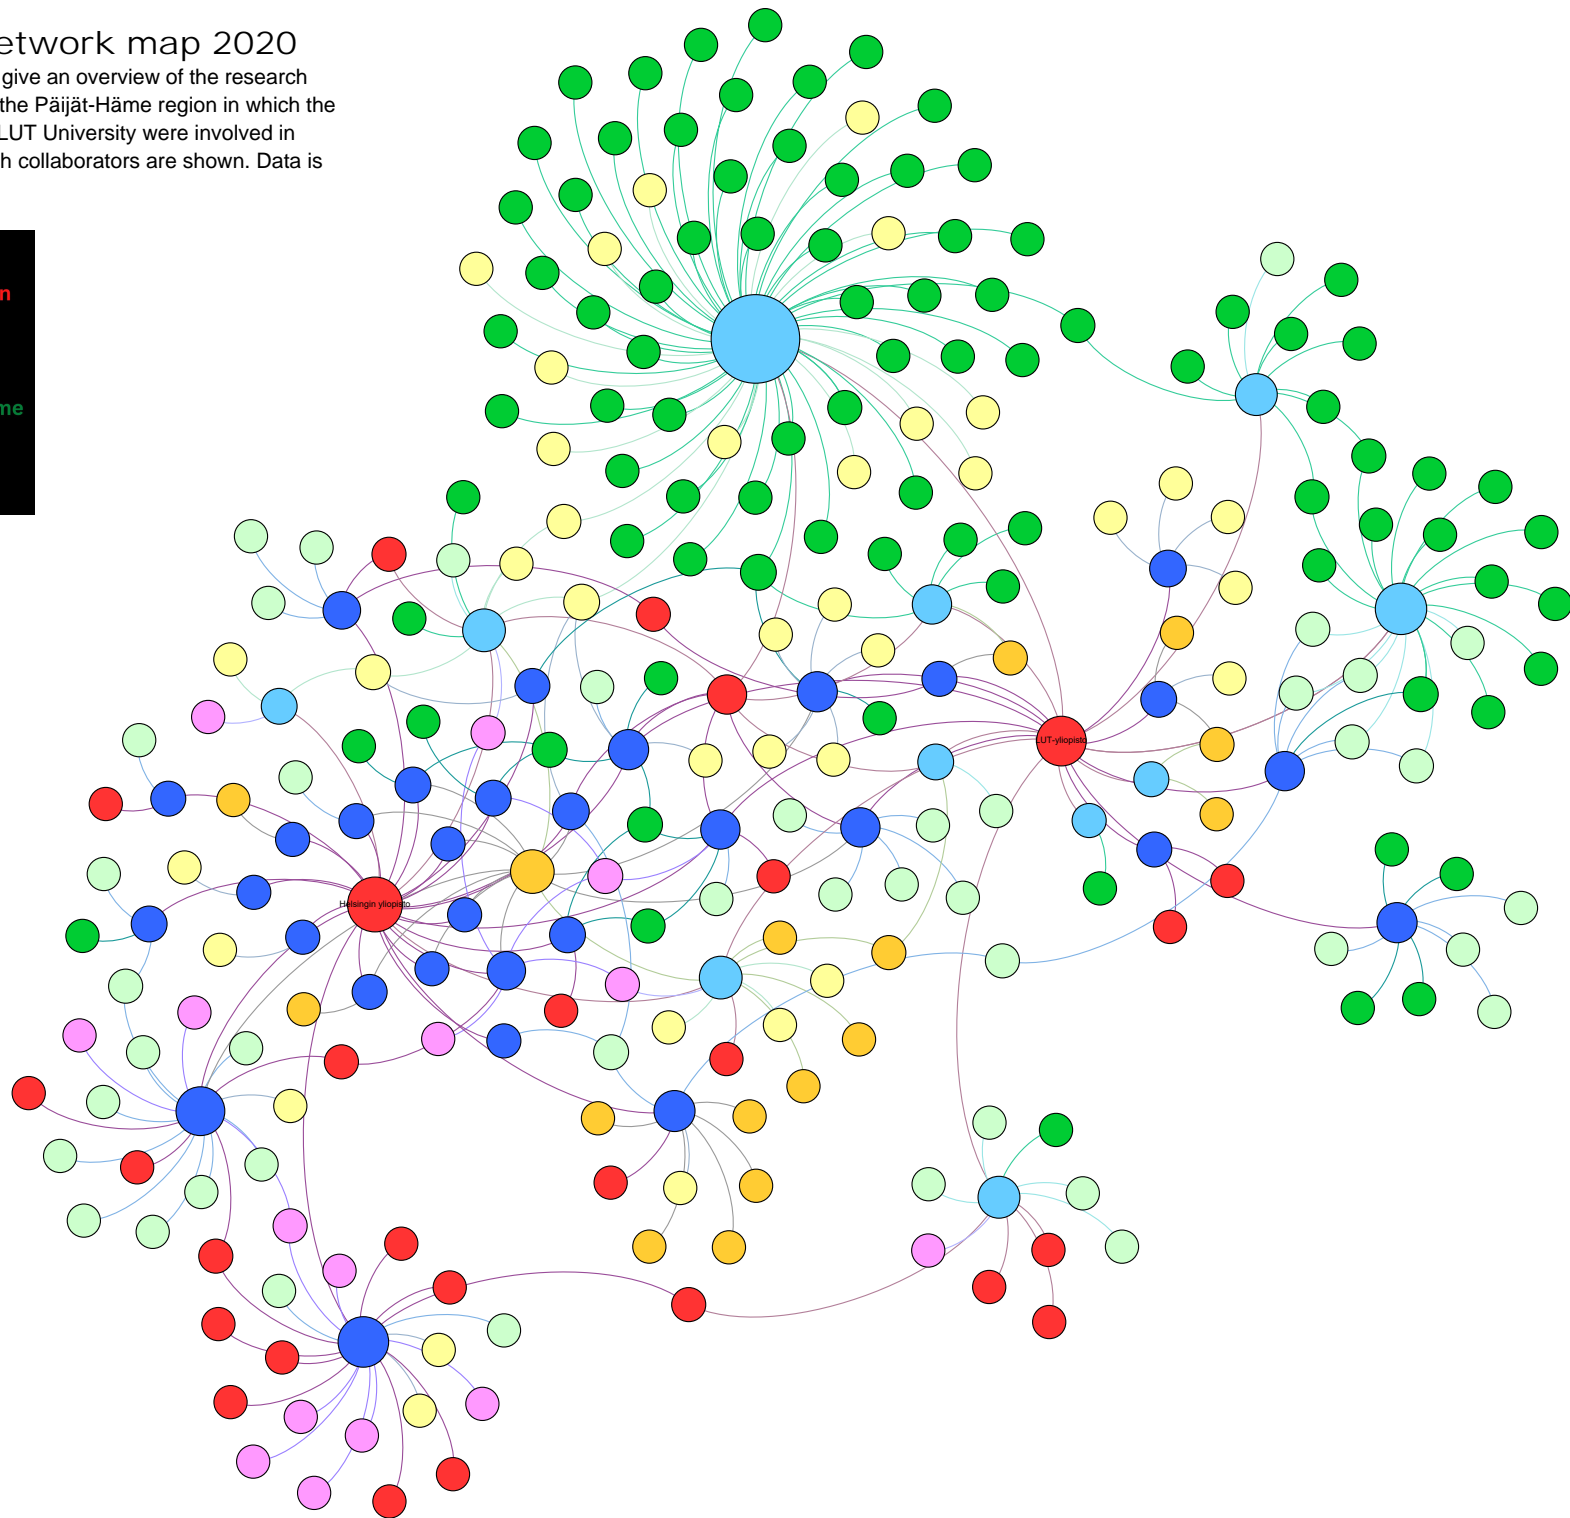

# Collaboration network map 2019

The purpose of the map is to give an overview of the research and development projects in the Päijät-Häme region in which the University of Helsinki and/or LUT University were involved in 2019. Only those projects with collaborators are shown. Data is based on a voluntary survey.

## Color codes

- Higher Education Institution
- Other RDI Organisation
- Research Project
- Development Project
- A Company from Päijät-Häme
- Other Company
- Municipality
- Other Organisation

# Collaboration network map 2020

The purpose of the map is to give an overview of the research and development projects in the Päijät-Häme region in which the University of Helsinki and/or LUT University were involved in 2020. Only those projects with collaborators are shown. Data is based on a voluntary survey.

# Collaboration network map 2021

The purpose of the map is to give an overview of the research and development projects in the Päijät-Häme region in which the University of Helsinki and/or LUT University were involved in 2021. Only those projects with collaborators are shown. Data is based on a voluntary survey.