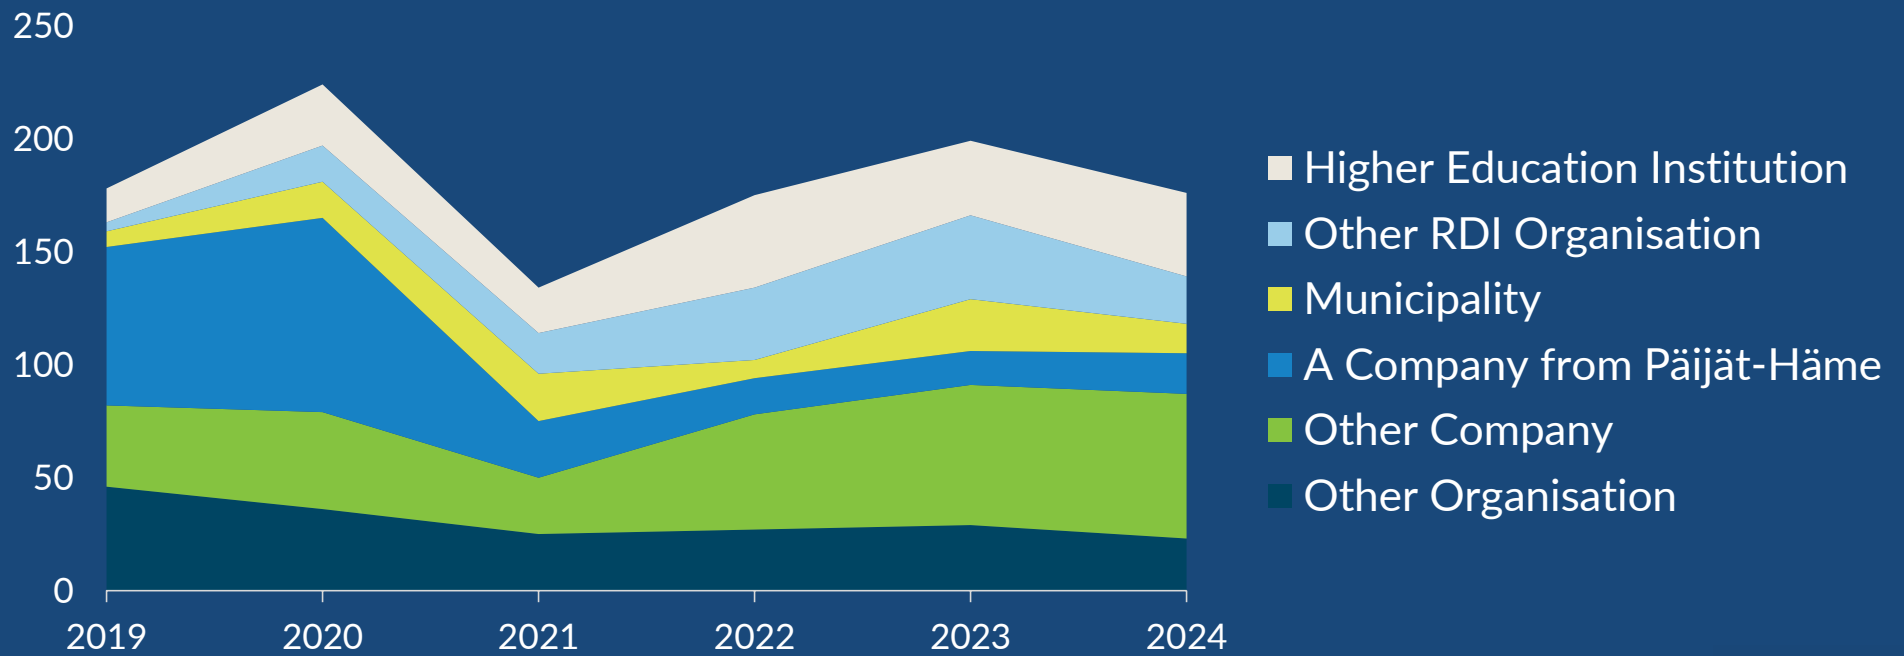

Collaborators