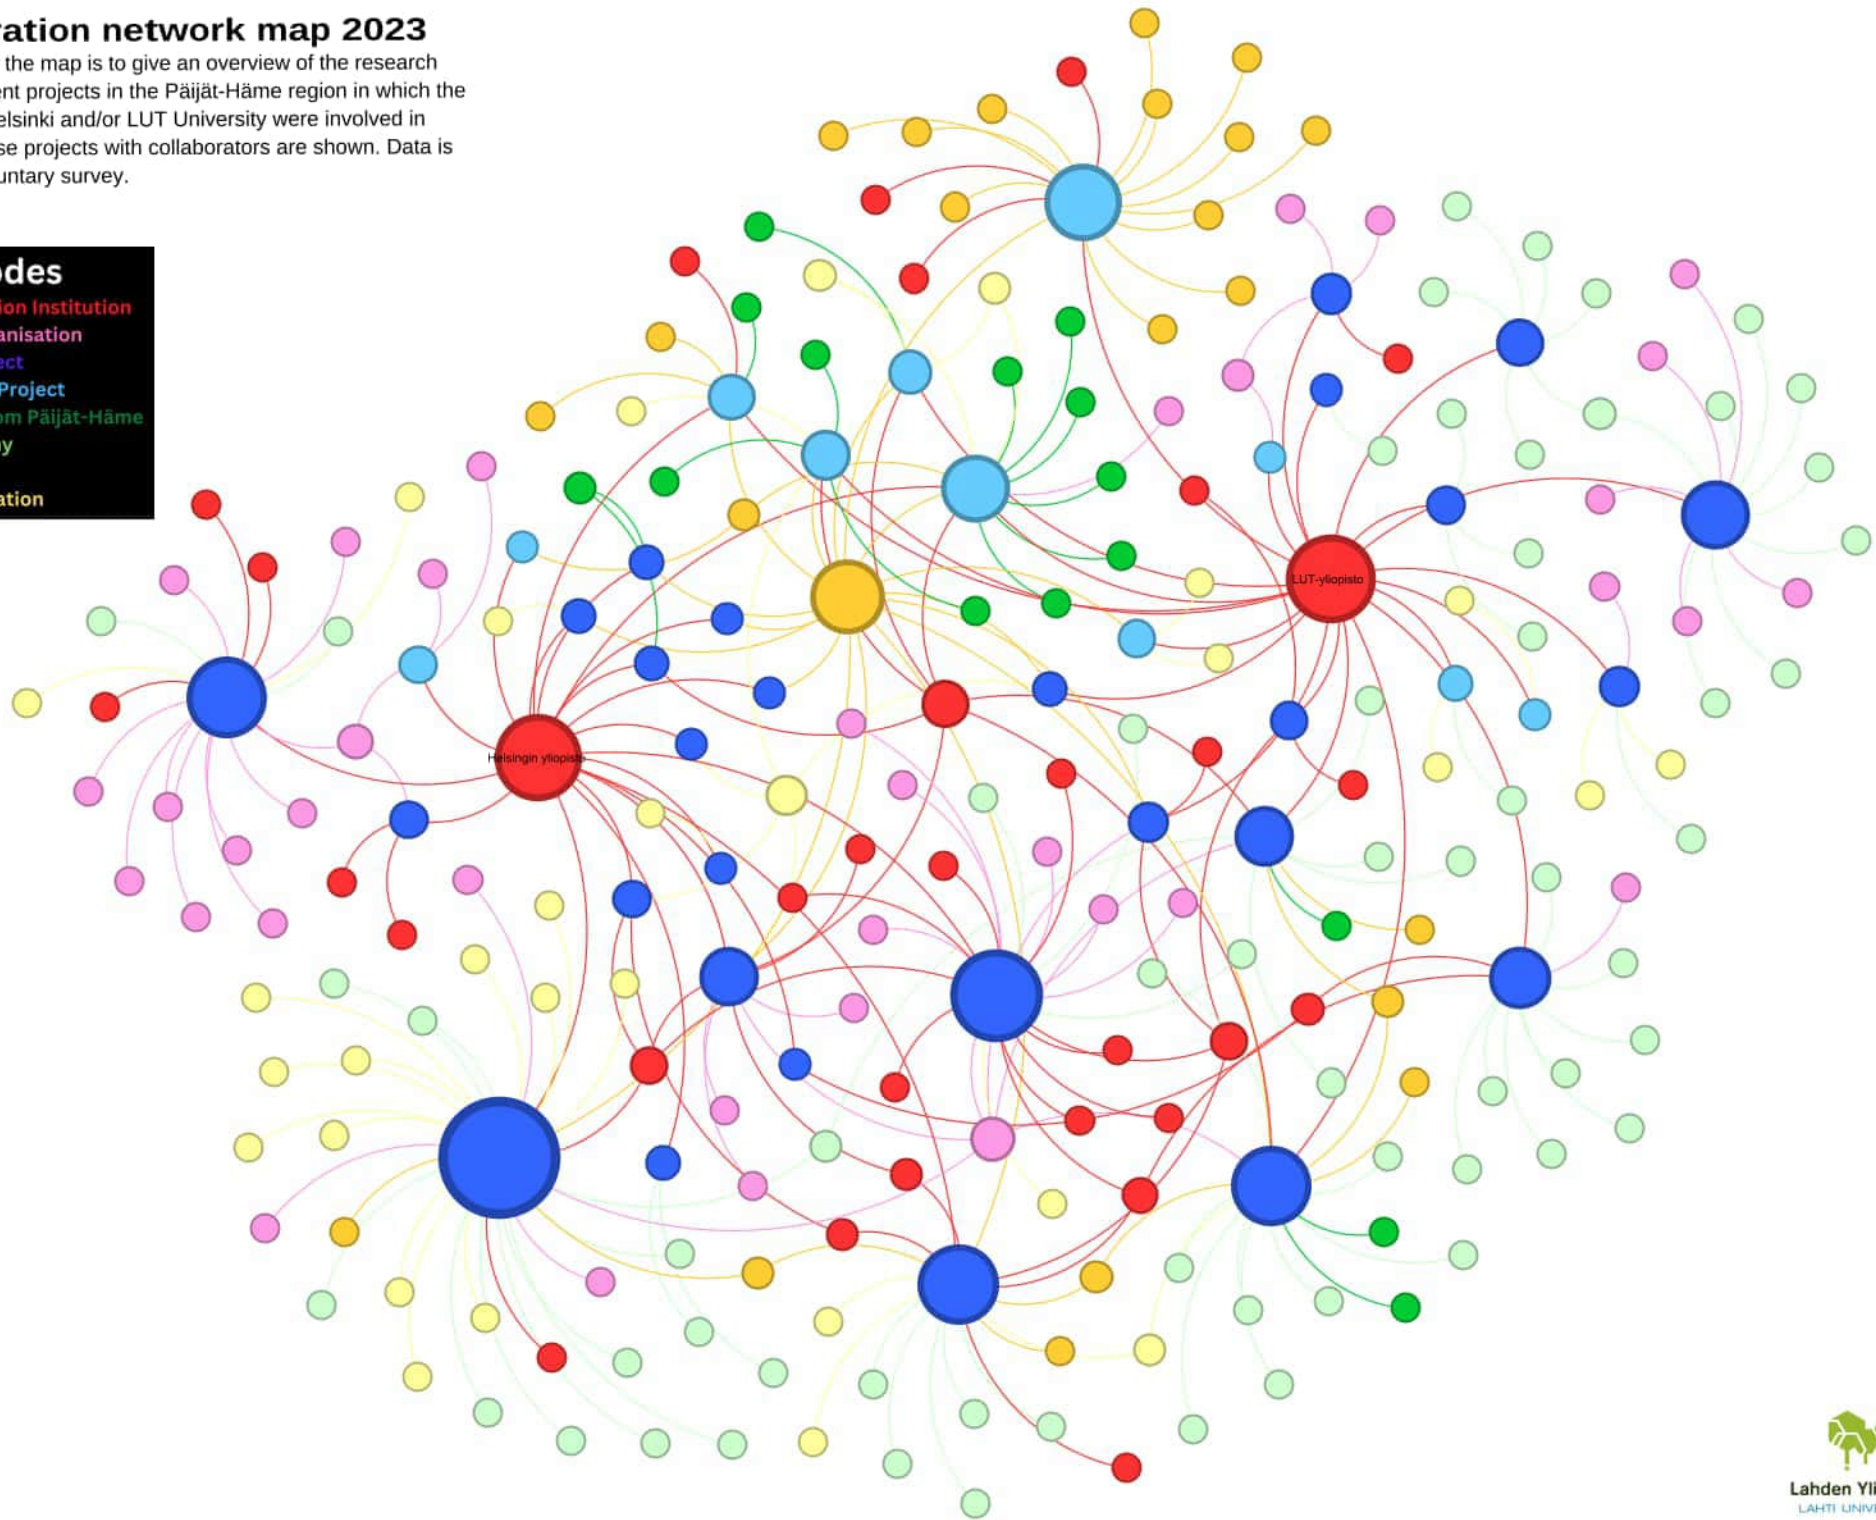

Collaboration network map 2023

The purpose of the map is to give an overview of the research and development projects in the Päijät-Häme region in which the University of Helsinki and/or LUT University were involved in 2023. Only those projects with collaborators are shown. Data is based on a voluntary survey.

Color codes

- Higher Education Institution
- Other RDI Organisation
- Research Project
- Development Project
- A Company from Päijät-Häme
- Other Company
- Municipality
- Other Organisation